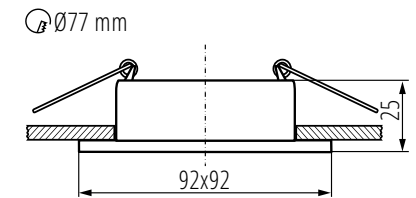

Kanlux FELINE DSL

*frame and light source not included